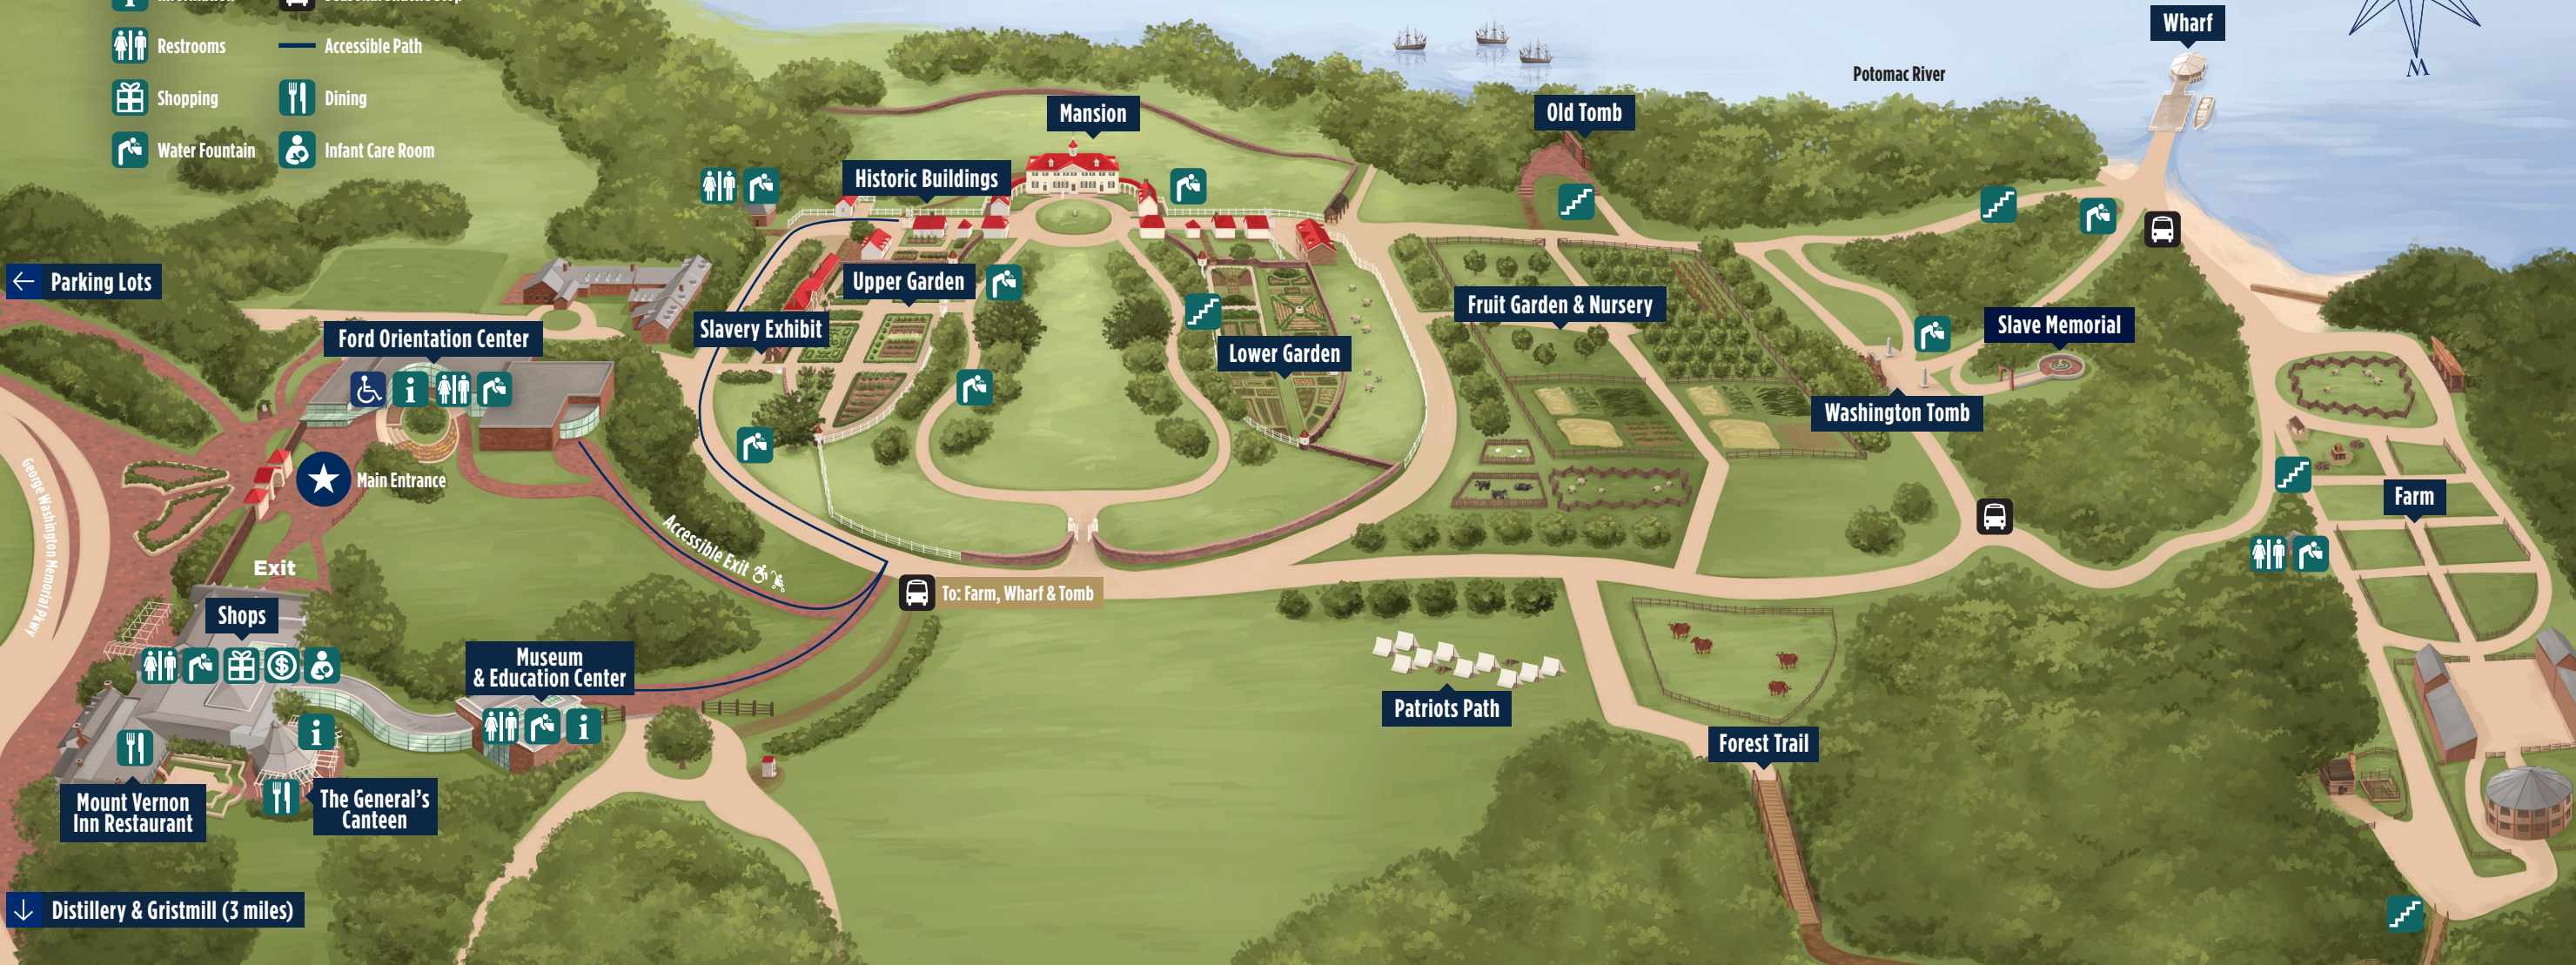

George Washington Memorial Pkwy

↓ Distillery & Gristmill (3 miles)

Ford Orientation Center

Main Entrance

Exit

Shops

Museum & Education Center

Mount Vernon Inn Restaurant

The General's Canteen

Mansion

Historic Buildings

Upper Garden

Slavery Exhibit

Lower Garden

Fruit Garden & Nursery

Old Tomb

Washington Tomb

Slave Memorial

Wharf

Farm

Patriots Path

Forest Trail

Potomac River

To: Farm, Wharf & Tomb

Accessible Exit